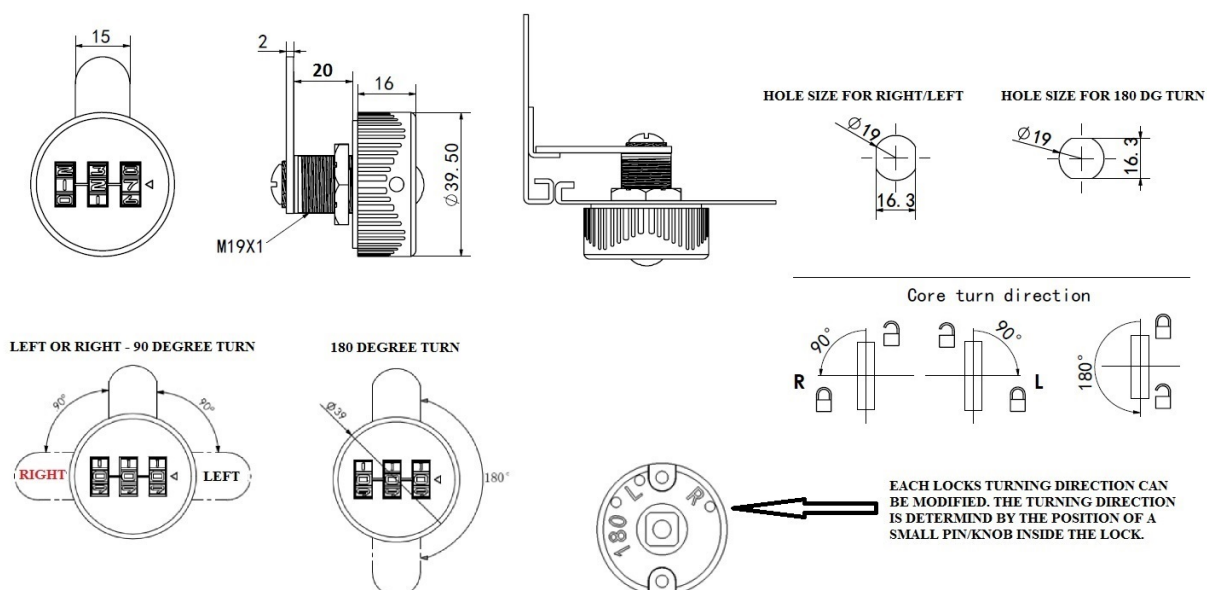

SISO A/S

Mileparken 11
DK-2740 Skovlunde
Denmark
VAT: DK 24786013

Phone +45 45 830 900

www.siso.dk
siso@siso.dk

Danske Bank
Nytorv Branch
Copenhagen
SWIFT: DABADKKK

Account no.
4180 3112 112936
IBAN Account
DK7230003112112936